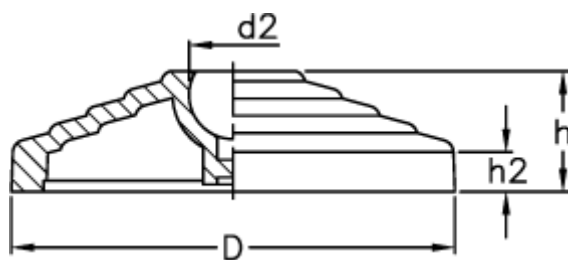

Data Sheet

Article number: 2310301272

Description: E+G Base without no-slip disc
LV.A-125-24

Measures

D	= 125
d2	= 24
h	= 46
h2	= 15
Max load (N)	= 28000